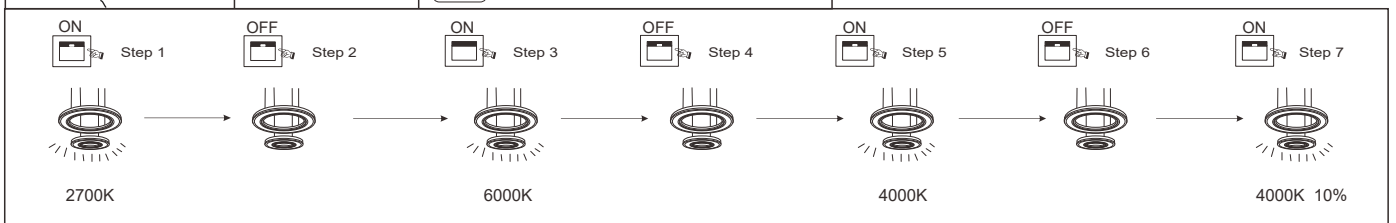

4000K 10% → 2700K
4000K ← 6000K

1xMax 50W LED
220-240V~ 50/60Hz

Frequency Bandwidth	Maximal radiation transmitting power
2410-2475MHz	-0.7dBm

GLOBO Handels GmbH
Gewerbestr. 3
A-9184 sankt peter
AUSTRIA