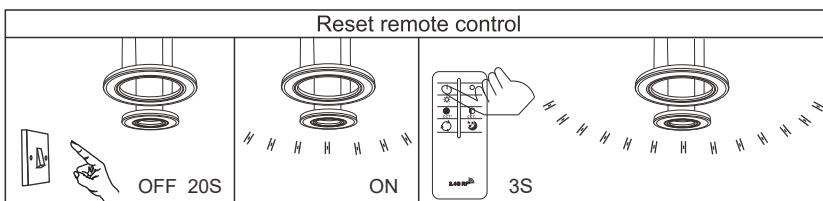

4000K 10% → 2700K
4000K ← 6000K

1xMax 50W LED
220-240V~ 50/60Hz

Frequency Bandwidth	Maximal radiation transmitting power
2410-2475MHz	-0.7dBm

GLOBO Handels GmbH
Gewerbestr. 3
A-9184 sankt peter
AUSTRIA